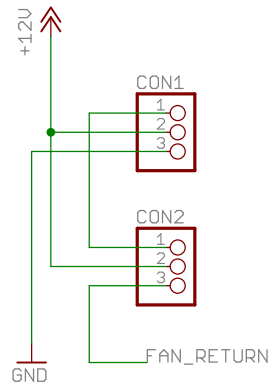

Fundamental Logic

TC642 Based Fan Controller
Designed By: Kevin Bralten

TITLE: TC642

Document Number:

REV:
1.2

Date: 12/1/2008 7:06:16 PM

Sheet: 1/1