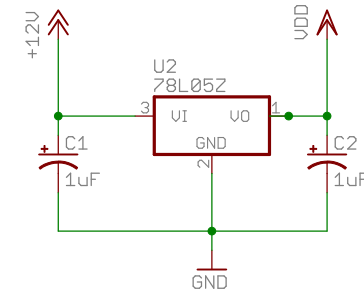

Fundamental Logic

TC642 Based Fan Controller
Designed By: Kevin Bralten

TITLE: TC642

Document Number:

REV:
1.2

Date: 12/1/2008 7:06:16 PM

Sheet: 1/1