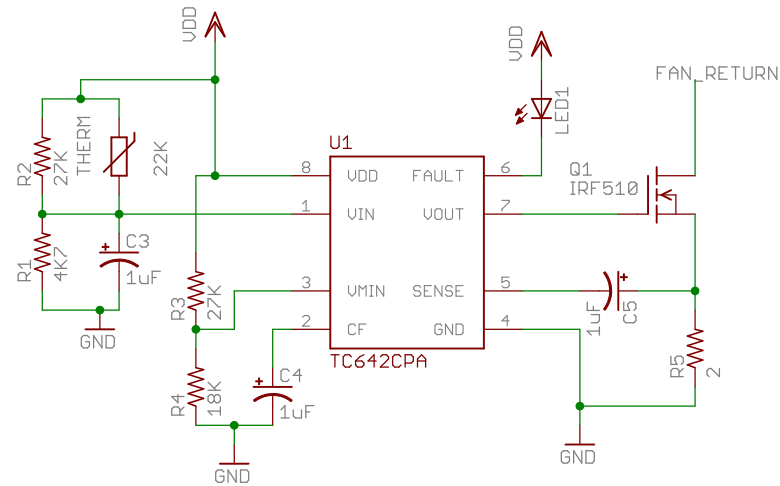

Fundamental Logic

TC642 Based Fan Controller
Designed By: Kevin Bralten

TITLE: TC642

Document Number:

REV:
1.2

Date: 12/1/2008 7:06:16 PM

Sheet: 1/1